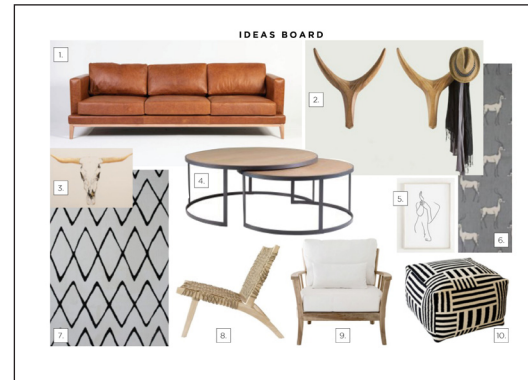

STEP 4

WE PROVIDE YOU WITH 3 X MOOD BOARDS

STEP 5

YOU SELECT FAVOURITE MOOD BOARD

STEP 6

WE PROVIDE YOU WITH THE FOLLOWING:

Mood board

Items board

MEASUREMENTS

US

3 X MOOD BOARDS

ITEMS BOARD

SHOPPING LIST

NO.	PICTURE	ITEM	SIZE	UNITS	PRICE	STORE	Leadtime	Comment	Y/N
1		Envy Headboard - grey	Single 8179	2	R3,391	Click	End September	Headboard option 1	
2		Bedroom Headboard - Navy Custom made	Single 8300	2	R6,000	Upholstery custom	End September	Delivery R350 Headboard Option 2	
4		Leo Duvet Cover	Single 8898.99	2	R1,797.98	Country Home	Available	Duvet set option 4	
5		Jenny quilt 'Blue'	Single 8650	2	R650	Woolworths	Available		
7		Tasite Scatter	60 x 60	1	R399	Woolworths	Available	Scatter option 2	

SHOPPING LIST

FLOOR PLAN

ROOM LAYOUT

YOU

HAPPILY
EVER
AFTER IN
YOUR
BEAUTIFUL
NEW SPACE

GET IN TOUCH

LEIGH CATTELL

0824444032