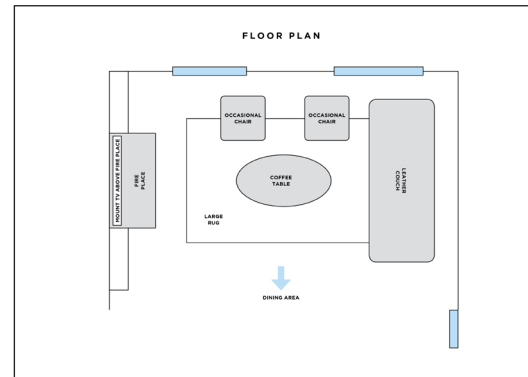

MEASUREMENTS

US

3 X MOOD BOARDS

ITEMS BOARD

SHOPPING LIST

NO.	PICTURE	ITEM	SIZE	UNITS	PRICE	STORE	Leadtime	Comment	Y/N
1		Envy Headboard - grey	Single 8179	2	R3,391	Click	End September	Headboard option 1	
2		Bedroom Headboard - Navy Custom made	Single 8300	2	R6,000	Upholstery custom	End September	Delivery R350 Headboard Option 2	
4		Leo Duvet Cover	Single 8898.99	2	R1,797.98	Country Home	Available	Duvet set option 4	
5		Jenny quilt 'Blue'	Single 8650	2	R650	Woolworths	Available		
7		Tasite Scatter	60 x 60	1	R399	Woolworths	Available	Scatter option 2	

SHOPPING LIST

FLOOR PLAN

ROOM LAYOUT

YOU

HAPPILY
EVER
AFTER IN
YOUR
BEAUTIFUL
NEW SPACE

GET IN TOUCH

LEIGH CATTELL

0824444032